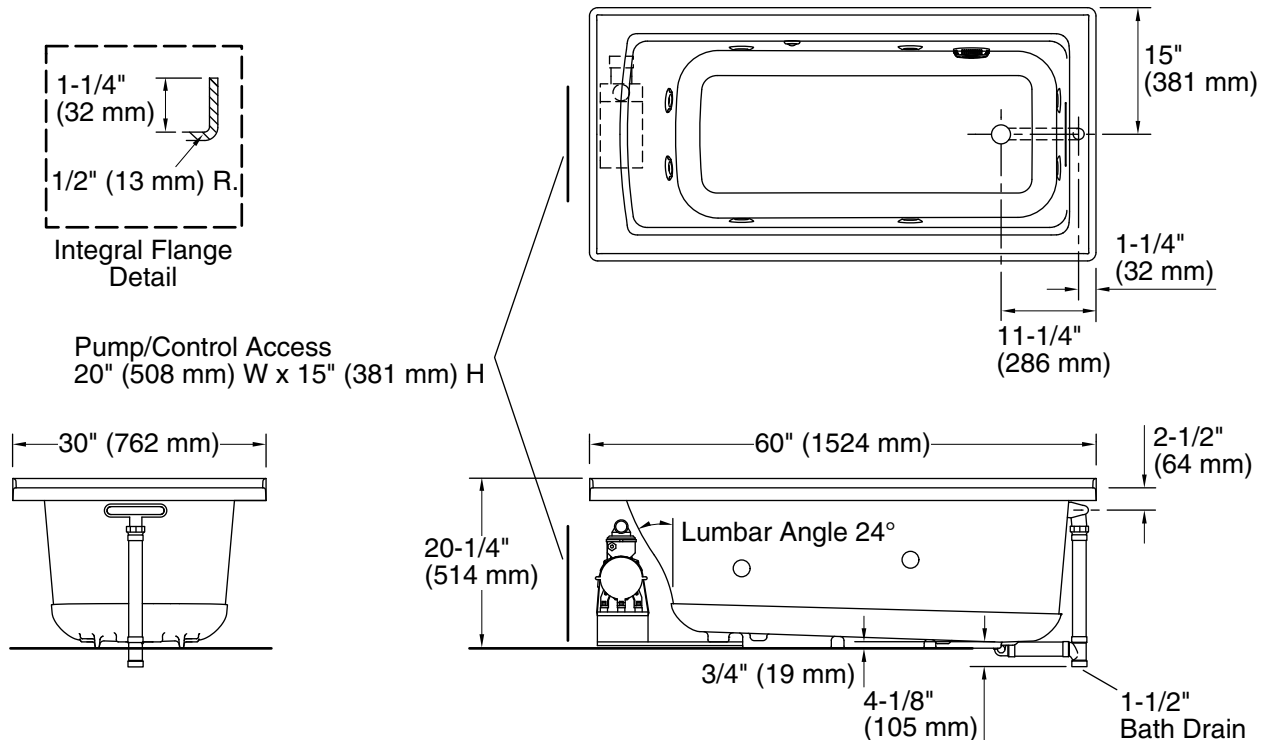

No change in measurements if connected with drain illustrated. (K-7272)

Required Electrical Service

One dedicated circuit required, protected with Class A Ground-Fault Circuit-Interrupter (GFCI). Outside North America, this device may be known as a Residual Current Device (RCD).

Pump, Heated 120 V, 15 A, 60 Hz
Surface:

Technical Information

All product dimensions are nominal.

Installation: Three-wall alcove
Drain location: Right
Basin area, bottom: 45-1/8" x 19-11/16" (1146 mm x 500 mm)
Basin area, top: 52-1/8" x 22-1/16" (1324 mm x 560 mm)
Weight: 123 lbs (55.8 kg)
Minimum floor load: 50 lbs/ft² (244.1 kg/m²)
Water depth: 15-1/8" (384 mm)
Water capacity: 57 gal (215.8 L)
Electrical component rating: Pump: 120 V, 7 A, 60 Hz
Heated Surface: 120 V, 0.5 A, 60 Hz, 65 W

Notes

Measure your actual product for rough-in details.

Install this product according to the installation instructions.

The hot water supply should be 70% of the capacity of the bath or greater. Installations will vary.

ADA compliant when installed to the specific requirements of these regulations.